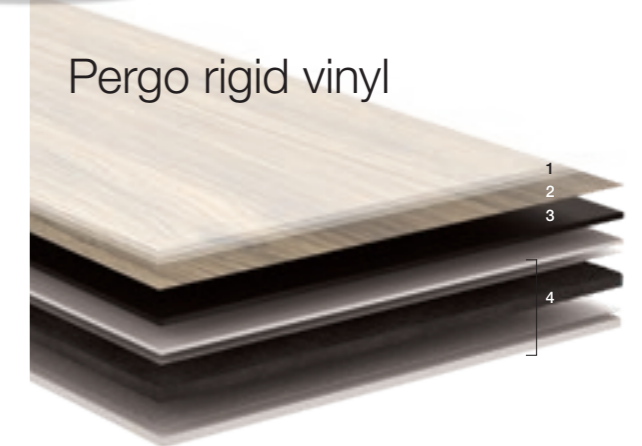

1. 1 Superior TitanV™ layer for scratch, stain and wear resistance – extra matt for authentic look
2. 2 Fine printed vinyl decor layer
3. 3 Flexible vinyl layer for a sound absorbing, soft, warm and comfortable feeling
4. 4 Rigid composite core that makes levelling of subfloor unnecessary. Two glassfibre reinforced rigid layers prevent the floor from cupping

EASY INSTALLATION The PerfectFold™ V system makes installation quick and easy. Just fold the planks into place using one of the three methods, and you'll be done in no time.

FIRE RESISTANCE Pergo vinyl floors have a natural high resistance to fire. They are designed to meet all European requirements for installation in escape routes and assembly halls.

WEAR PROTECTION The surface of Pergo vinyl offers a multi-layer protective floor finish. The protective TitanV™ layer provides scratch, stain and wear resistance and easy maintenance.

WATER RESISTANCE Our Moisture Resistance System combines the waterproof floor with a strong and tight click joint. This gives Pergo vinyl floors some of the best moisture-resistance properties on the market.

SOUND REDUCTION The soft vinyl floor reduces step noise and provides a quiet and comfortable walking experience.

HYGIENIC A Pergo vinyl floor improves hygiene and makes it easier to maintain a clean home. The sealed surface prevents bacteria, and helps reduce the amount of cleaning chemicals you need.

IMPACT RESISTANCE Pergo's vinyl surface is multi-layer build-up. In combination with the dense core material it gives the floor a very high impact resistance and a low residual indentation, protecting your floor from potential damage.

EASY MAINTENANCE The Pergo TitanV™ protective layer is resistant to dirt and offers you low maintenance and effortless cleaning. The solid design of the click joints also keeps dirt from penetrating the joint.

CASTOR CHAIR The multi-layer build-up of Pergo vinyl in combination with the properties of the core are designed to withstand damage from castor chairs.