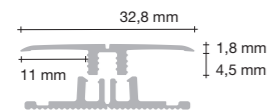

Carpet transition

From vinyl to carpet.