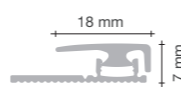

Stair nose, click

PGVSTPCLICK, 2000 x 30 x 15 mm

For installation of Pergo click vinyl on stairs and steps. Always glue the floor panels for your safety! Colour: silver.